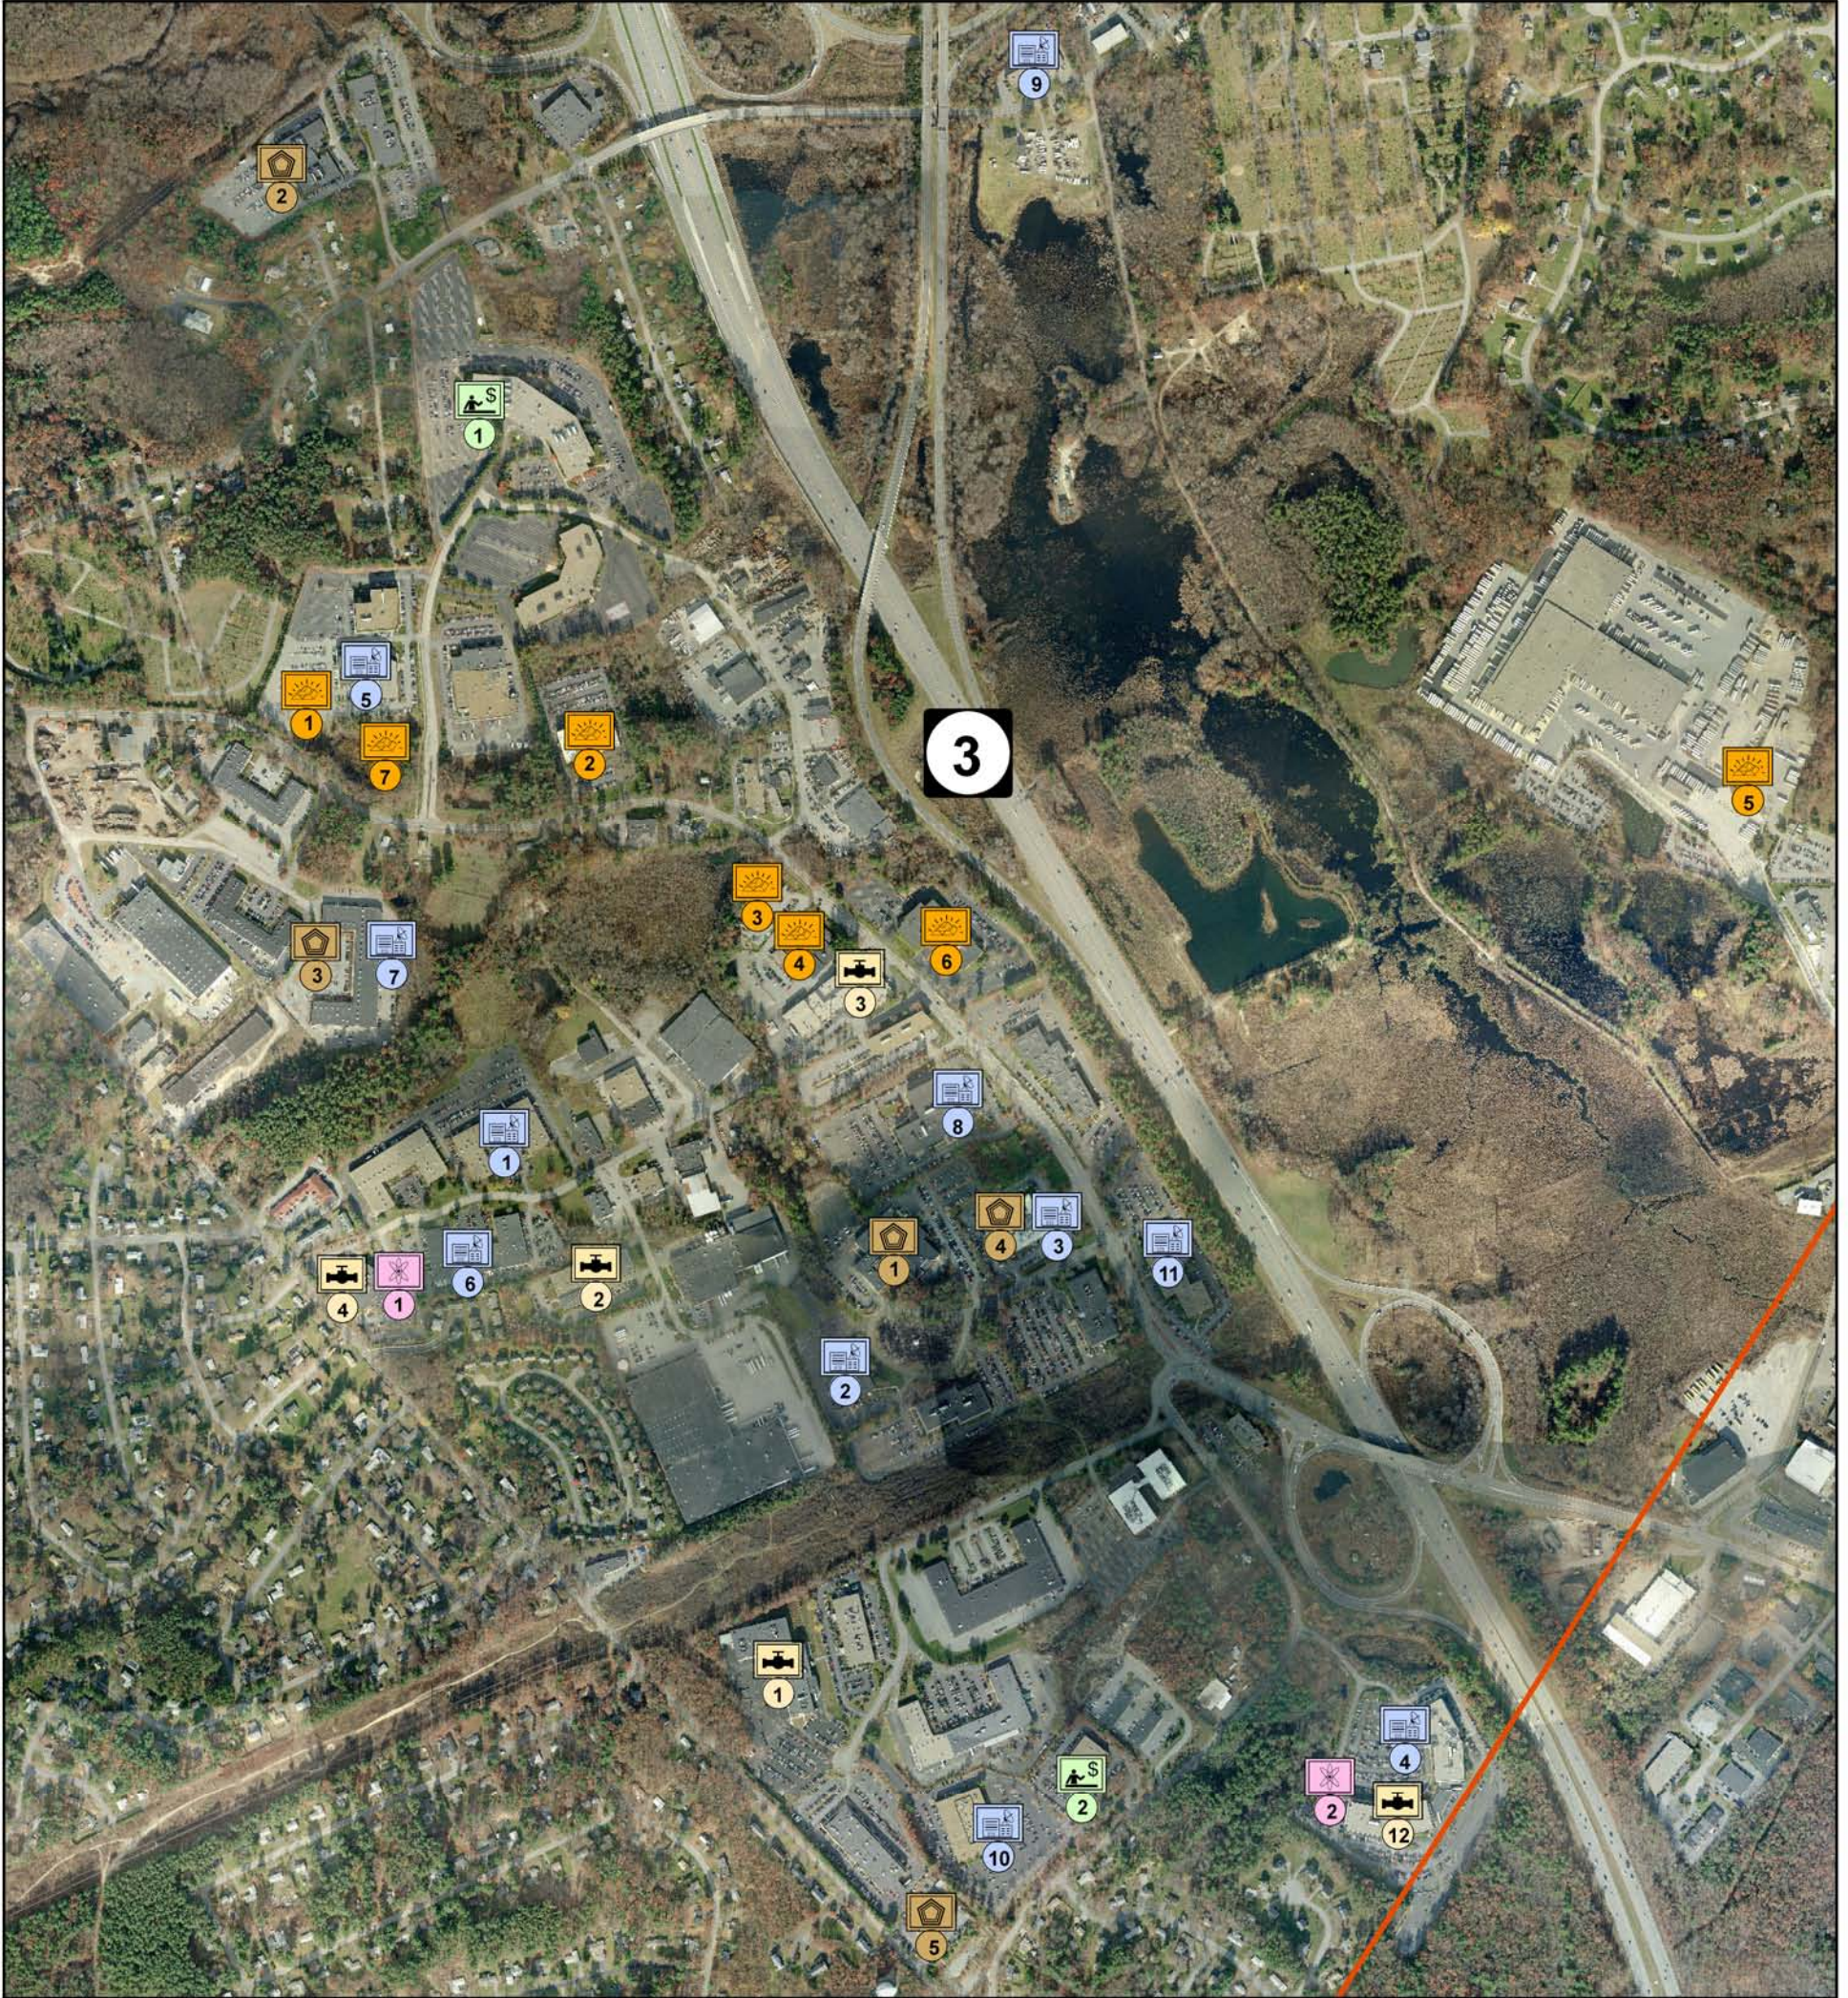

RT. 129 / BILLERICA ROAD

 **Defense & Homeland Security**

- 1 - Goodrich Aerospace
5 Omni Drive
- 2 - Mercury Computer Systems
201 Riverneck Road
- 3 - Phoenix Science & Technology
27 Industrial Avenue
- 4 - Schafer Corporation
321 Billerica Road
- 5 - Triton Systems, Inc.
200 Turnpike Road

 **Communications & Software**

- 1 - Airvana
19 Alpha Road
- 2 - Arbor Networks
6 Omni Drive
- 3 - Biscom
321 Billerica Road

 **Communications & Software**

- 4 - Datawatch
271 Mill Road
- 5 - Desktone
100 Apollo Drive
- 6 - Hittite
20 Alpha Drive
- 7 - Inspectron
27 Industrial Avenue
- 8 - Kronos
297 Billerica Road
- 9 - PrimeArray
127 Riverneck Road
- 10 - Sycamore Networks
220 Mill Road
- 11 - Comcast
330 Billerica Road
- 12 - Siemens
271 Mill Road

 **Analytical Instruments**

- 1 - Brooks Automation
15 Elizabeth Drive
- 2 - McPherson
7 Stuart Street
- 3 - 3M
279 Billerica Road
- 4 - ESA Biosciences
22 Alpha Road

 **Consumer Services**

- 1 - Circles
300 Apollo Drive
- 2 - Potpourri Group
222 Mill Road

 **Life Sciences**

- 1 - Magellan Biosciences
22 Alpha Road
- 2 - ZOLL Medical
269 Mill Road

 **Business Amenities**

- 1 - Boston University North Campus
100 Apollo Drive
- 2 - Harvard Vanguard
228 Billerica Road
- 3 - Knowledge Beginnings
261 Billerica Road
- 4 - The Image Group
275 Billerica Road
- 5 - UPS
90 Brick Kiln Road
- 6 - Cadence Training Center
270 Billerica Road
- 7 - Altera Training Center
100 Apollo Drive